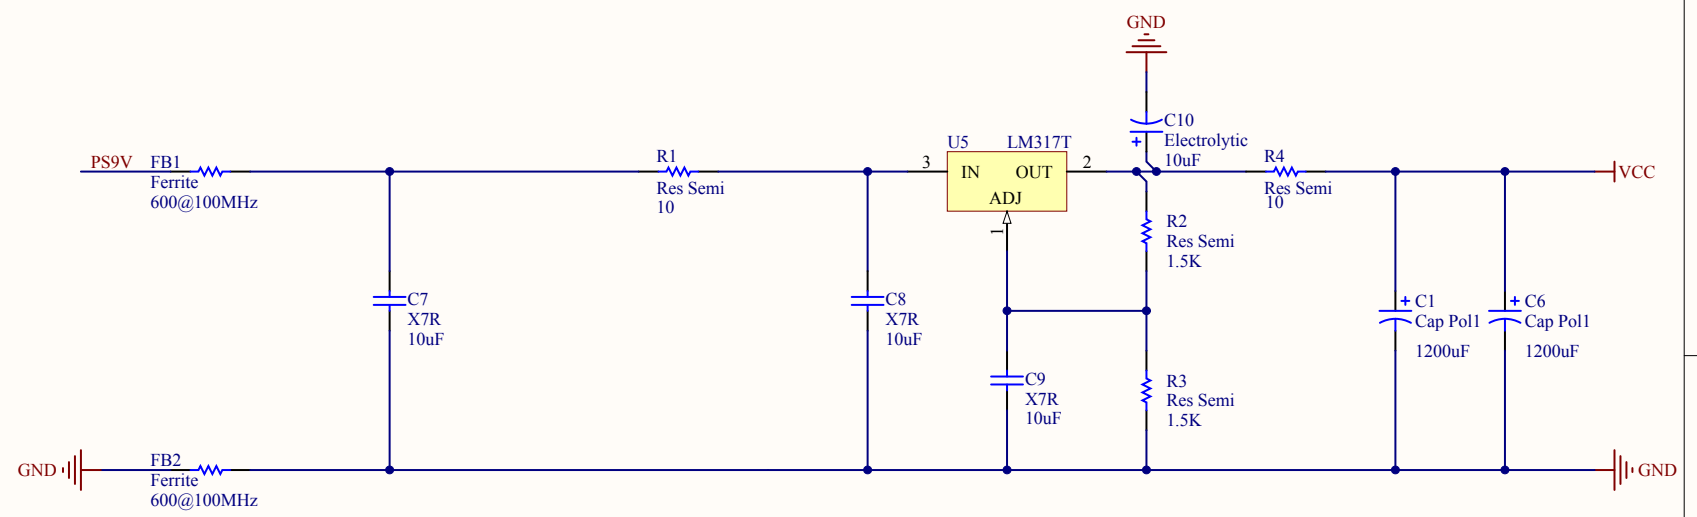

Title		
Size	Number	Revision
A		
Date:	15/09/2012	Sheet of
File:	C:\s3tup\...\ATT Relays A.SchDoc	Drawn By:

Title		
Size	Number	Revision
A		
Date:	15/09/2012	Sheet of
File:	C:\s3tup\...\TOP.SchDoc	Drawn By: