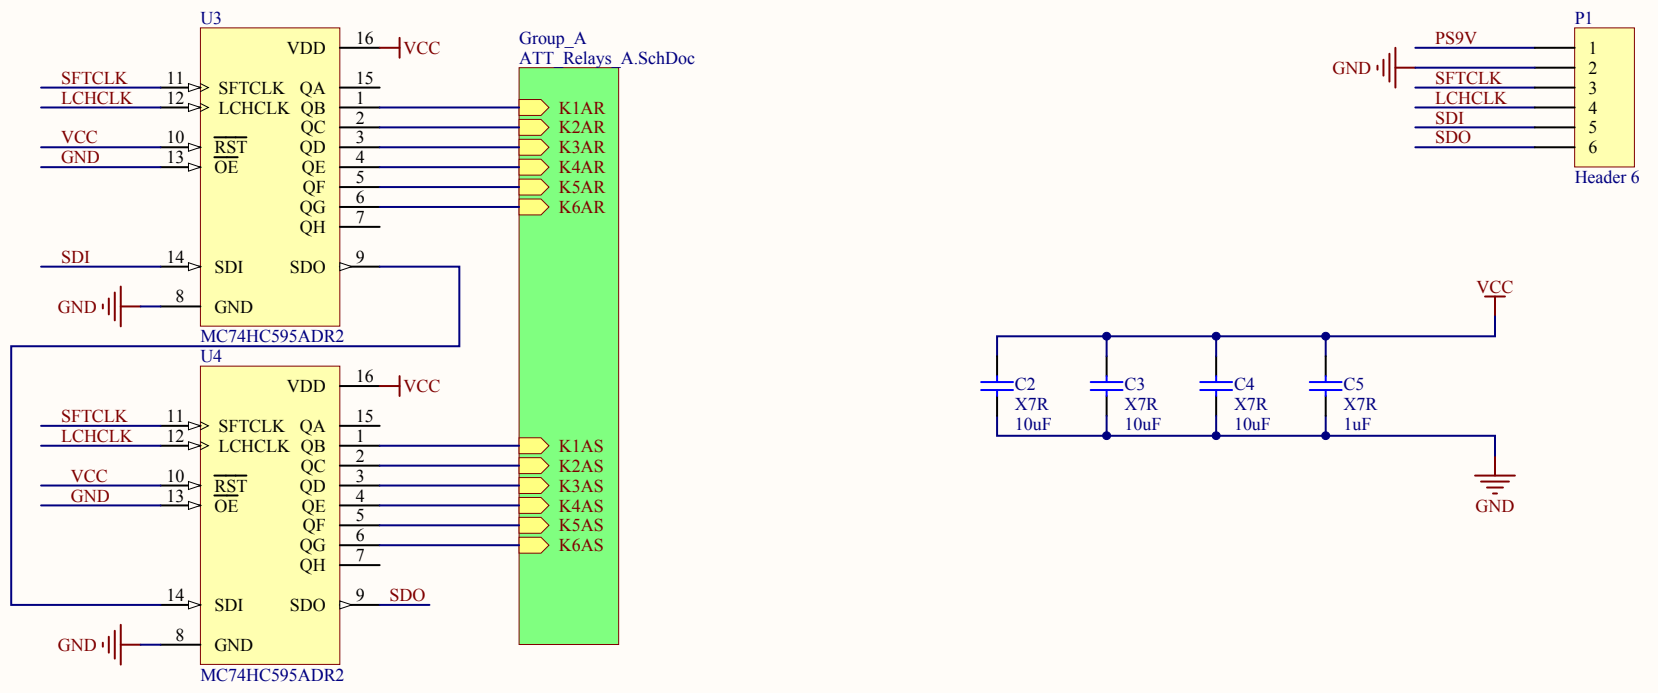

Title		
Size	Number	Revision
A		
Date:	15/09/2012	Sheet of
File:	C:\s3tup\...\ATT Relays A.SchDoc	Drawn By:

Title		
Size	Number	Revision
A		
Date:	15/09/2012	Sheet of
File:	C:\s3tup\...\TOP.SchDoc	Drawn By: