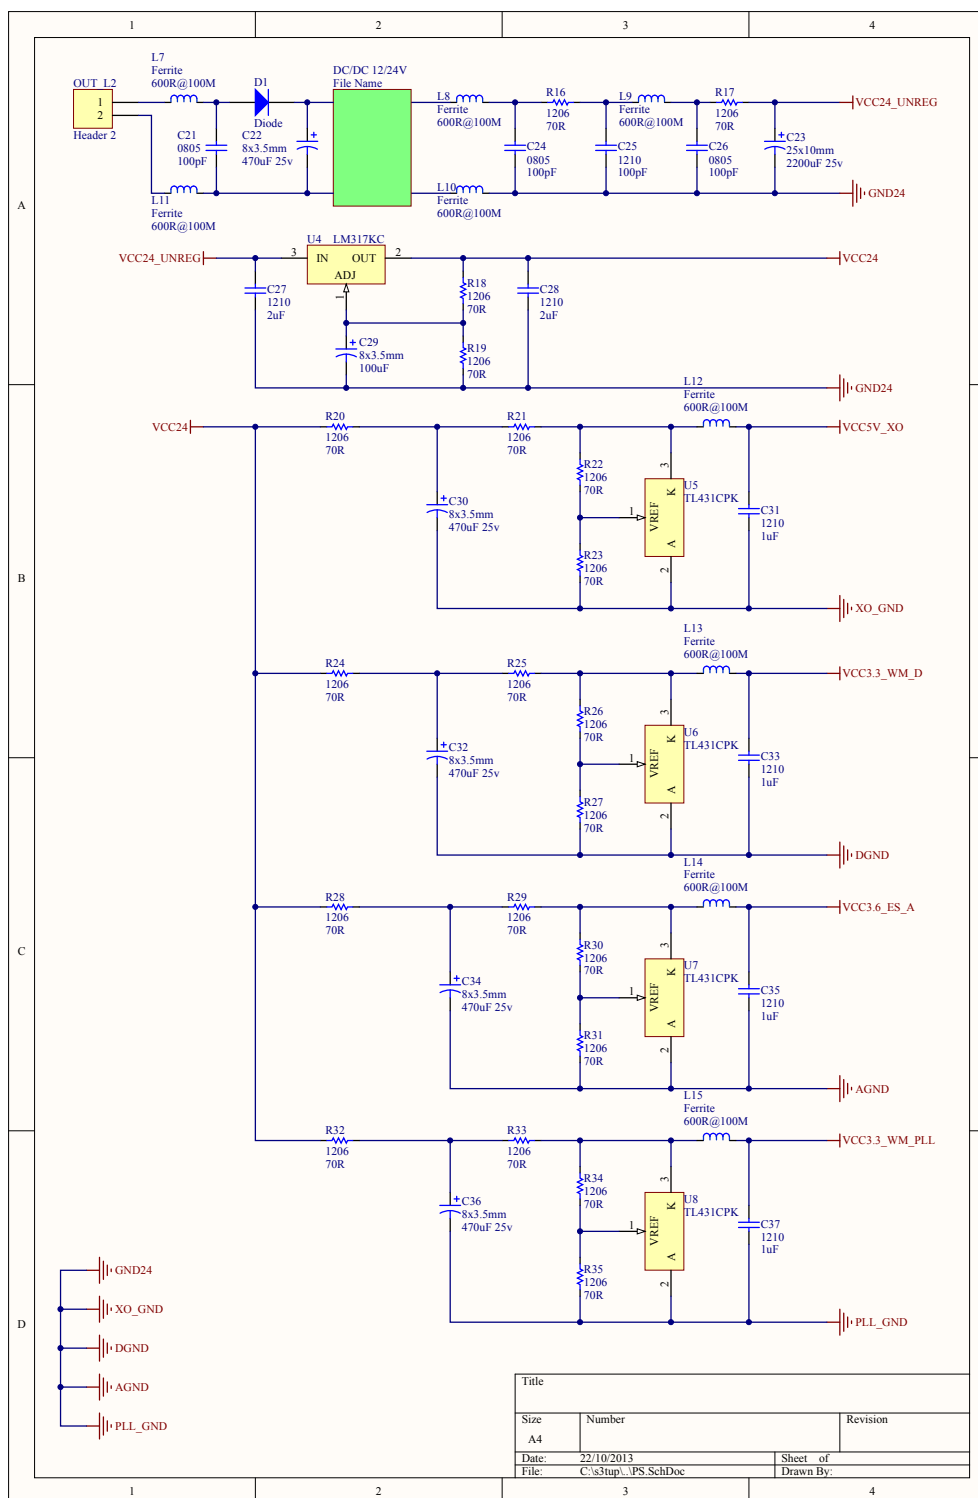

Title		
Size	Number	Revision
A4		
Date:	22/10/2013	Sheet of
File:	C:\s3tup\DAC.SchDoc	Drawn By:

1

2

3

4

Title		
Size	Number	Revision
A4		
Date:	22/10/2013	Sheet of
File:	C:\s3tup\...PS.SchDoc	Drawn By: