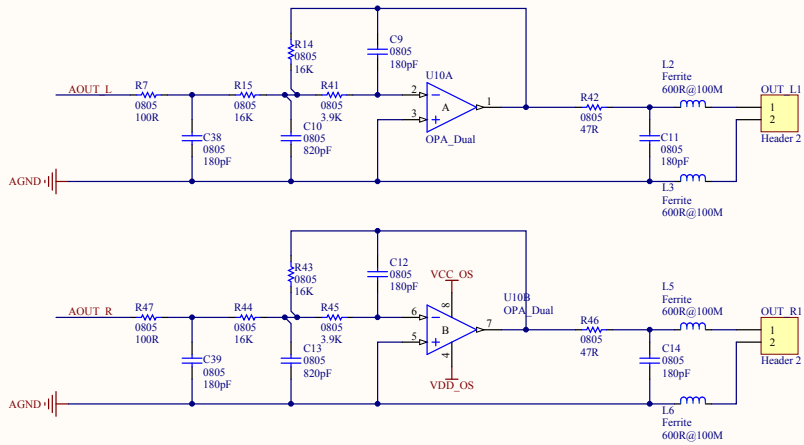

Title		
Size	Number	Revision
A4		
Date:	02/11/2013	Sheet of
File:	C:\s3tup\1_DAC.SchDoc	Drawn By:

Title		
Size A3	Number	Revision
Date: 02/11/2013	Sheet of	
File: C:\3up\...OutputStage_SchDoc	Drawn By:	