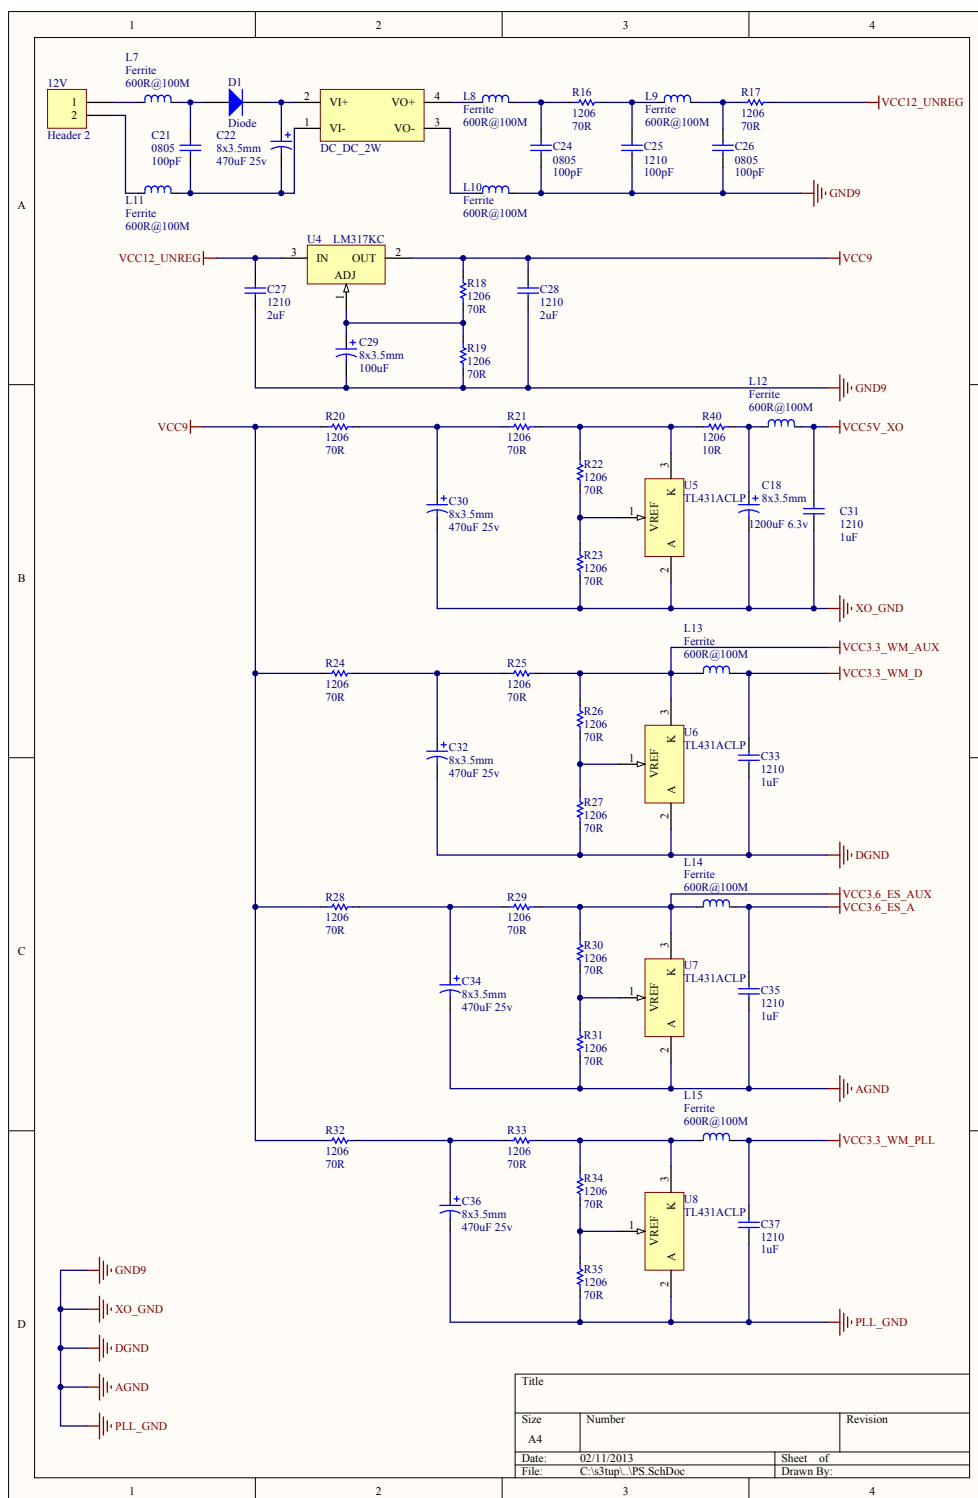

Title		
Size	Number	Revision
A4		
Date:	02/11/2013	Sheet of
File:	C:\s3tup\1_DAC.SchDoc	Drawn By:

Title		
Size A3	Number	Revision
Date: 02/11/2013	Sheet of	
File: C:\3up\...OutputStage_SchDoc	Drawn By:	

Title		
Size	Number	Revision
A4		
Date:	02/11/2013	Sheet of
File:	C:\s3tup\PS.SchDoc	Drawn By: