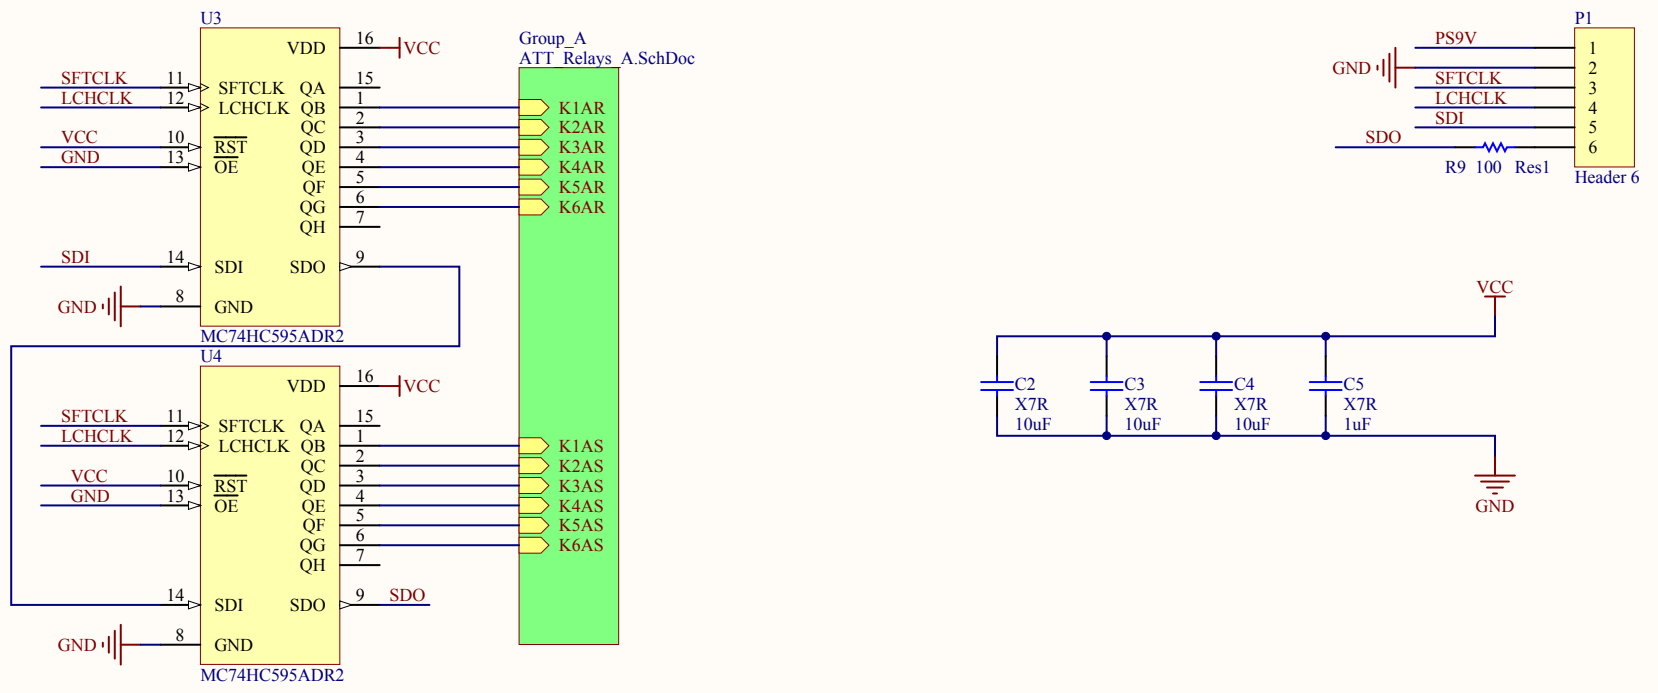

Title		
Size	Number	Revision
A		
Date:	11/12/2012	Sheet of
File:	C:\s3tup\...\ATT Relays A.SchDoc	Drawn By:

Title		
Size	Number	Revision
A		
Date:	11/12/2012	Sheet of
File:	C:\s3tup\...\TOP.SchDoc	Drawn By: