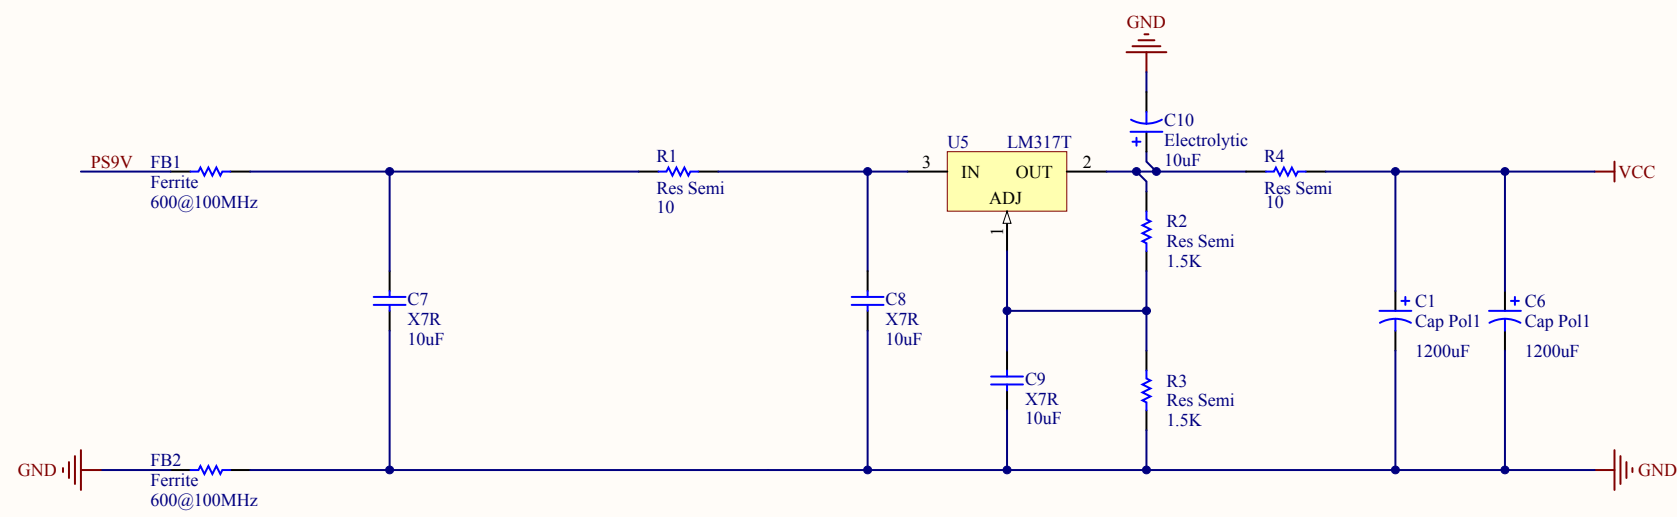

Title		
Size	Number	Revision
A		
Date:	11/12/2012	Sheet of
File:	C:\s3tup\...\ATT Relays A.SchDoc	Drawn By:

Title		
Size	Number	Revision
A		
Date:	11/12/2012	Sheet of
File:	C:\s3tup\...\TOP.SchDoc	Drawn By: